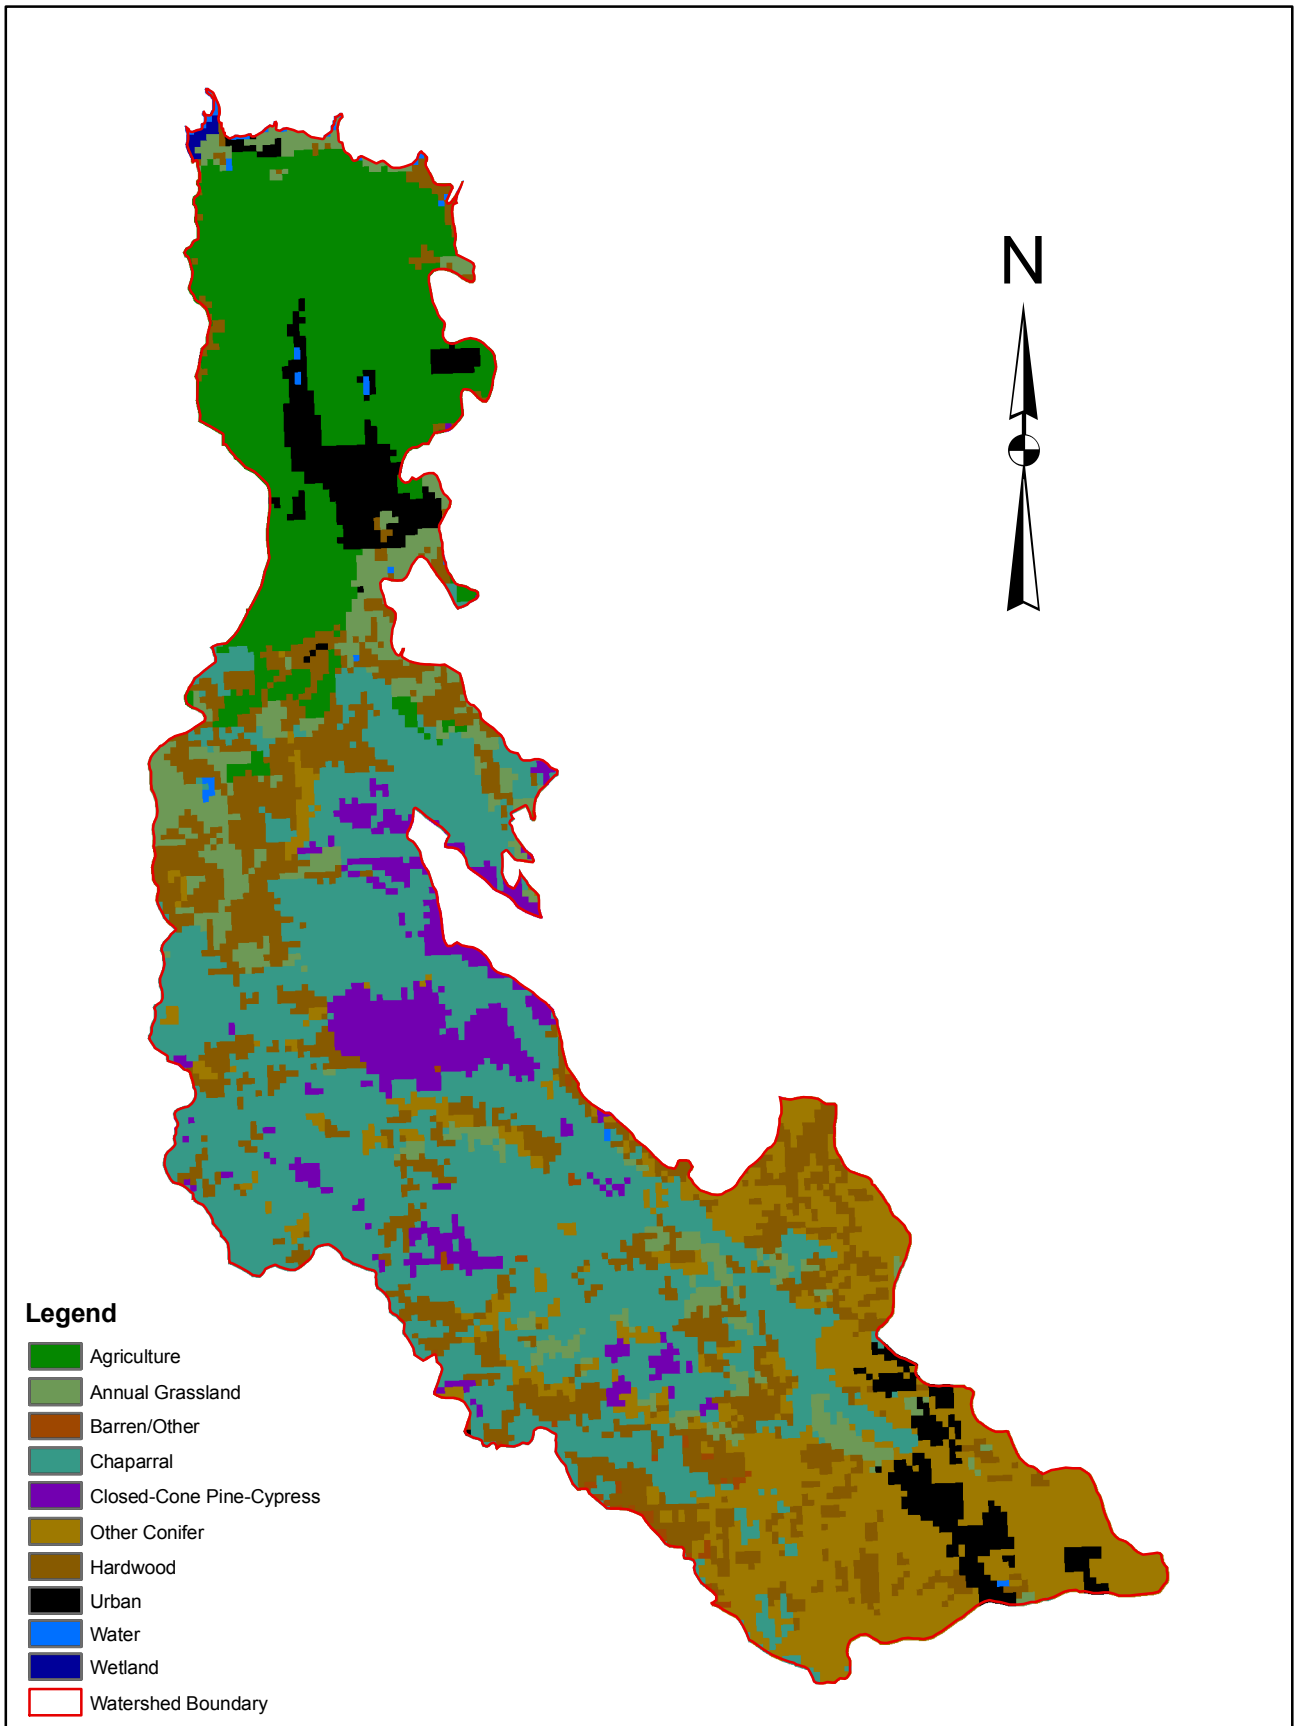

# Plate 11. Kelsey Creek Watershed Vegetation

0 1.25 2.5 5 Miles