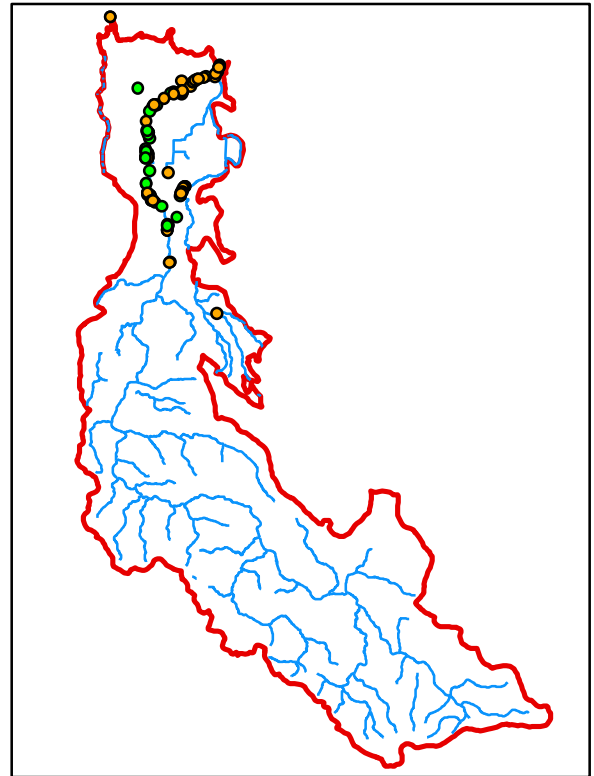

Plate 12. Kelsey Creek Watershed Invasive Weeds

Legend Surveyed Locations of Non-native Invasive Weeds

- ★ Arundo donax 59 Sites
- Tamarix sp. 36 Sites
- ~ Streams
- ▭ Watershed boundary

0 1.25 2.5 5 Miles