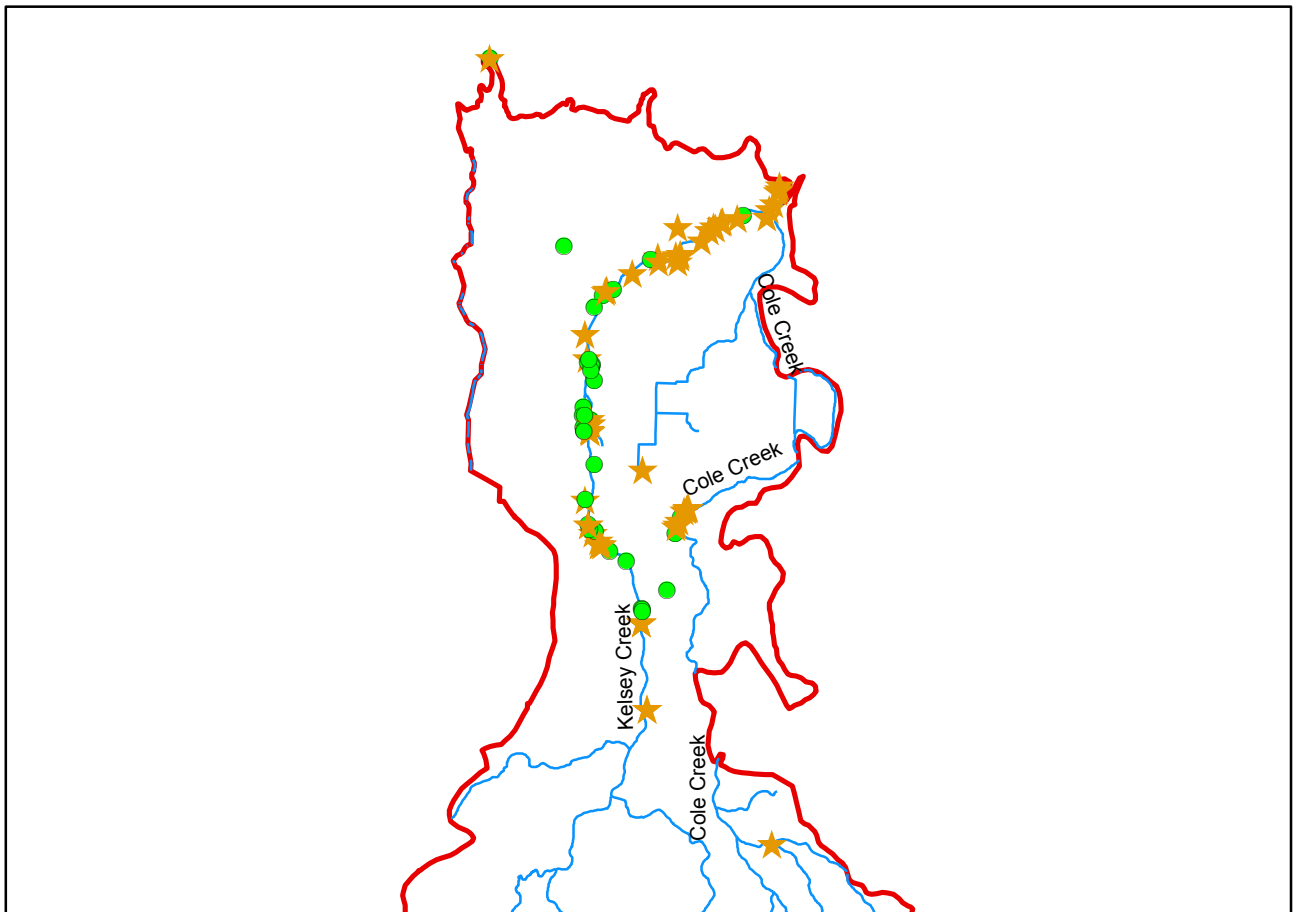

Plate 12. Kelsey Creek Watershed Invasive Weeds

Legend Surveyed Locations of Non-native Invasive Weeds

- ★ Arundo donax 59 Sites
- Tamarix sp. 36 Sites
- ~ Streams
- ▭ Watershed boundary

0 1.25 2.5 5 Miles