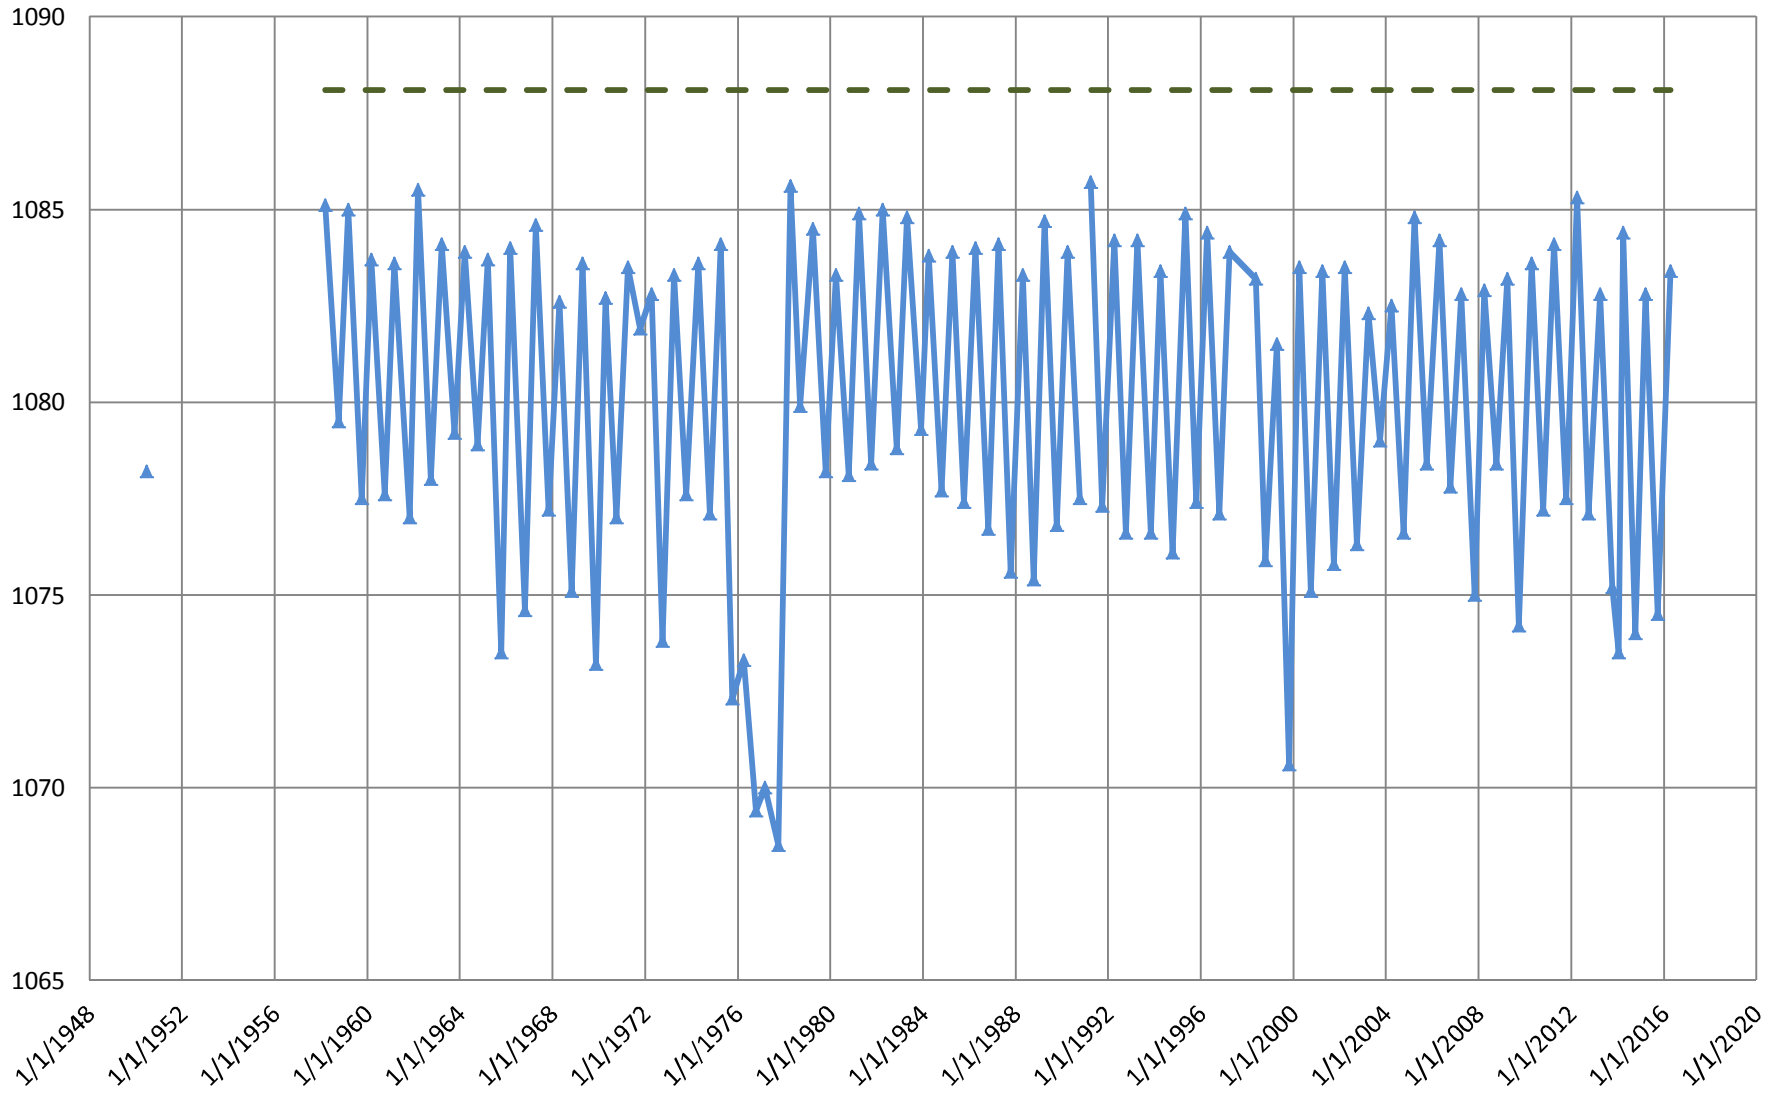

COLLAYOMI VALLEY 10N-07W-01A1

— Reference Point Elevation —▲— Water Surface Elevation